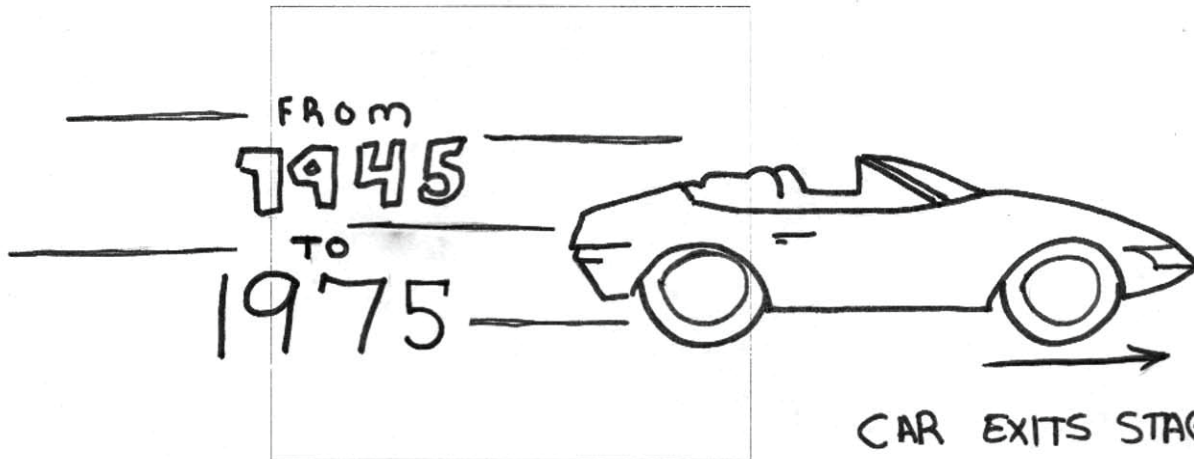

EST TIME
1.5 SEC

TEXT SPINS
AND MOVES AWAY

PROFILE CAR
COLOR #666666 GREY

AUDIO: CAR ENGINE
ACCELERATING

Frame: 4 CAR DRAGS TEXT